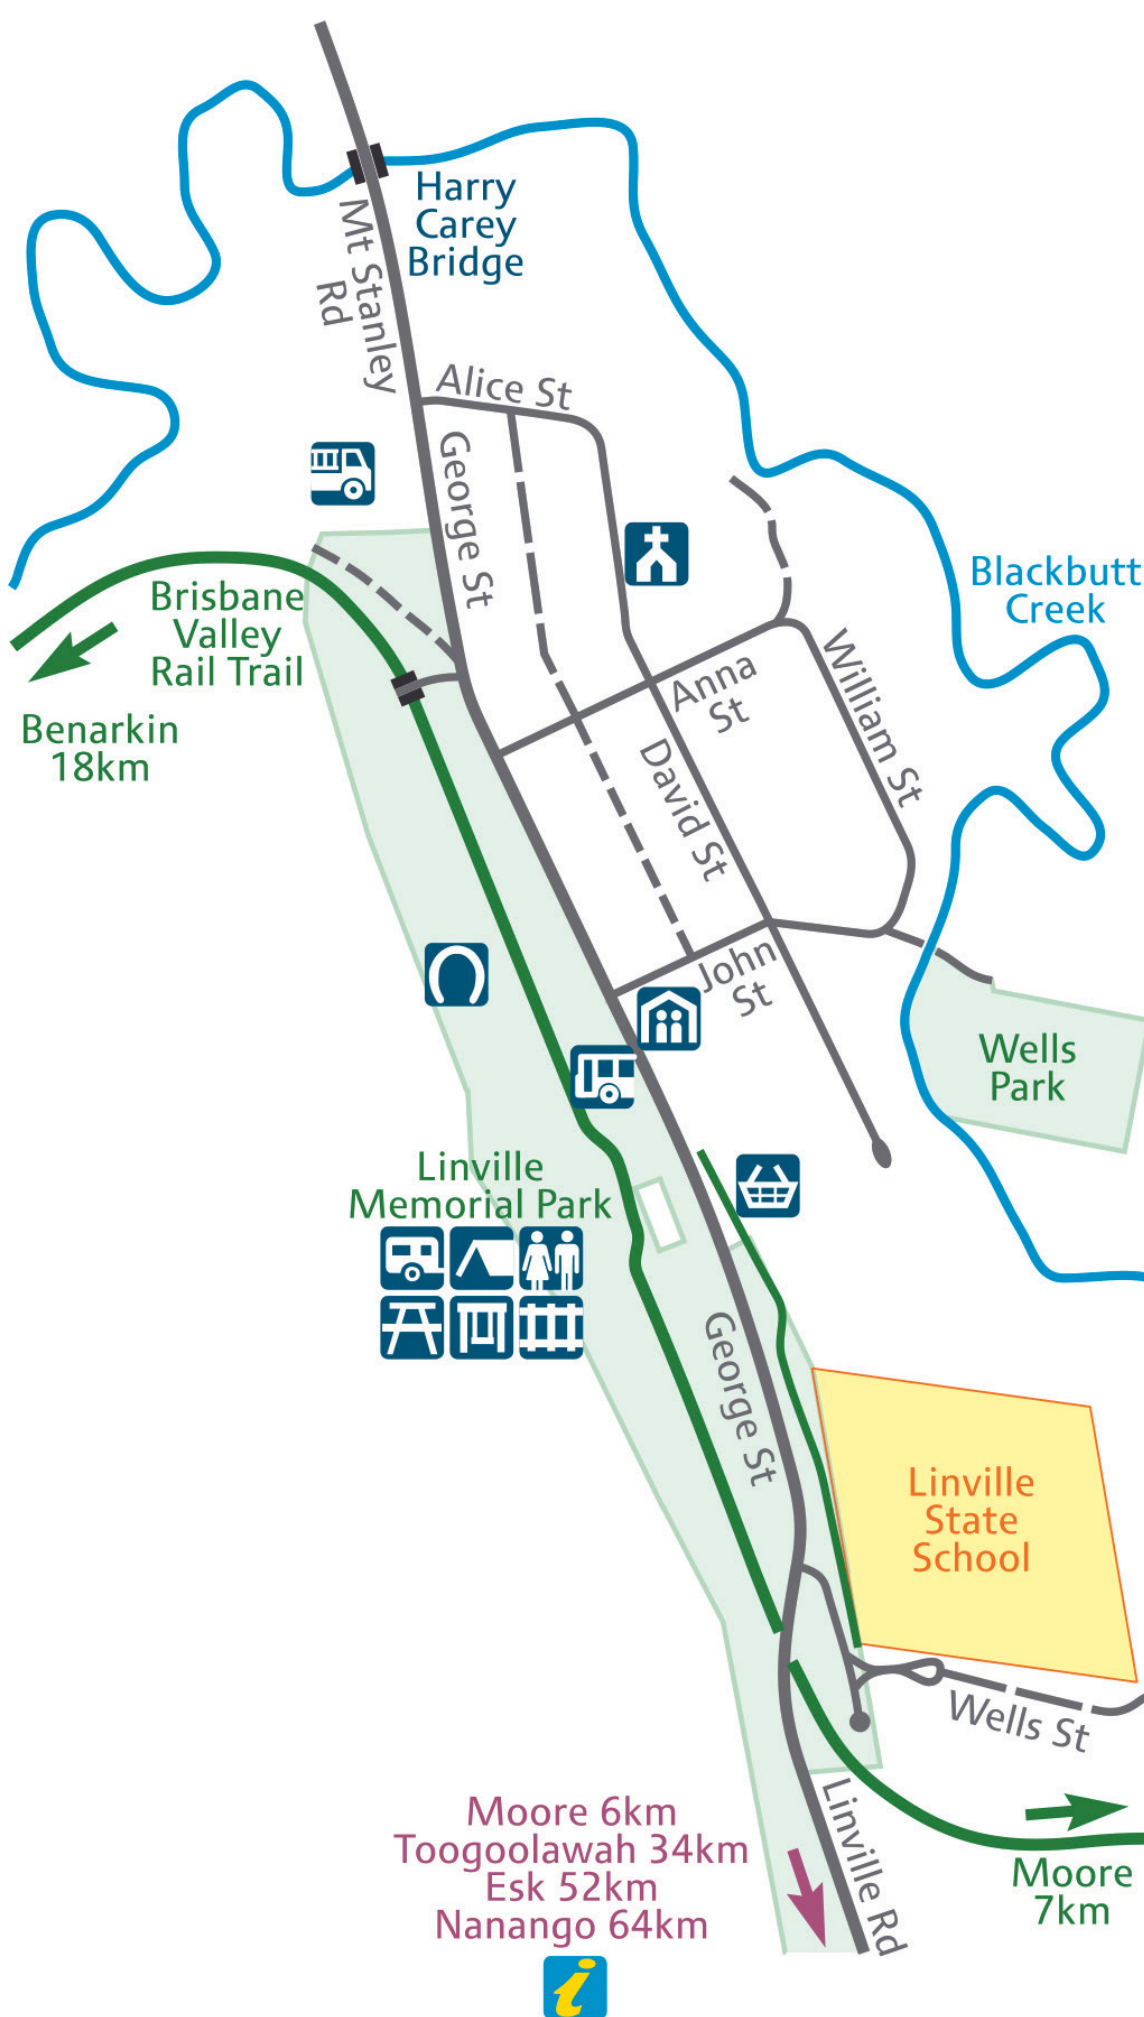

-  Bus Stop
-  Camping
-  Caravans and RVs
-  Fire Station
-  Hall
-  Horse yards
-  Information Centre (Accredited)
-  Picnic Table
-  Place of Worship
-  Playground
-  Railway Station - Historic
-  Supermarket / General Store
-  Toilet

Scale 1:10,000 (1cm = 100m)

North

© Mark Roberts

 **Kilcoy**
41 Hope Street
07 5422 0440

 **Fernvale**
1483 Brisbane Valley Hwy
07 5427 0200

 **Esk**
82 Ipswich Street
07 5424 2923

 **Toogoolawah**
29 Factory Road
07 5423 1036