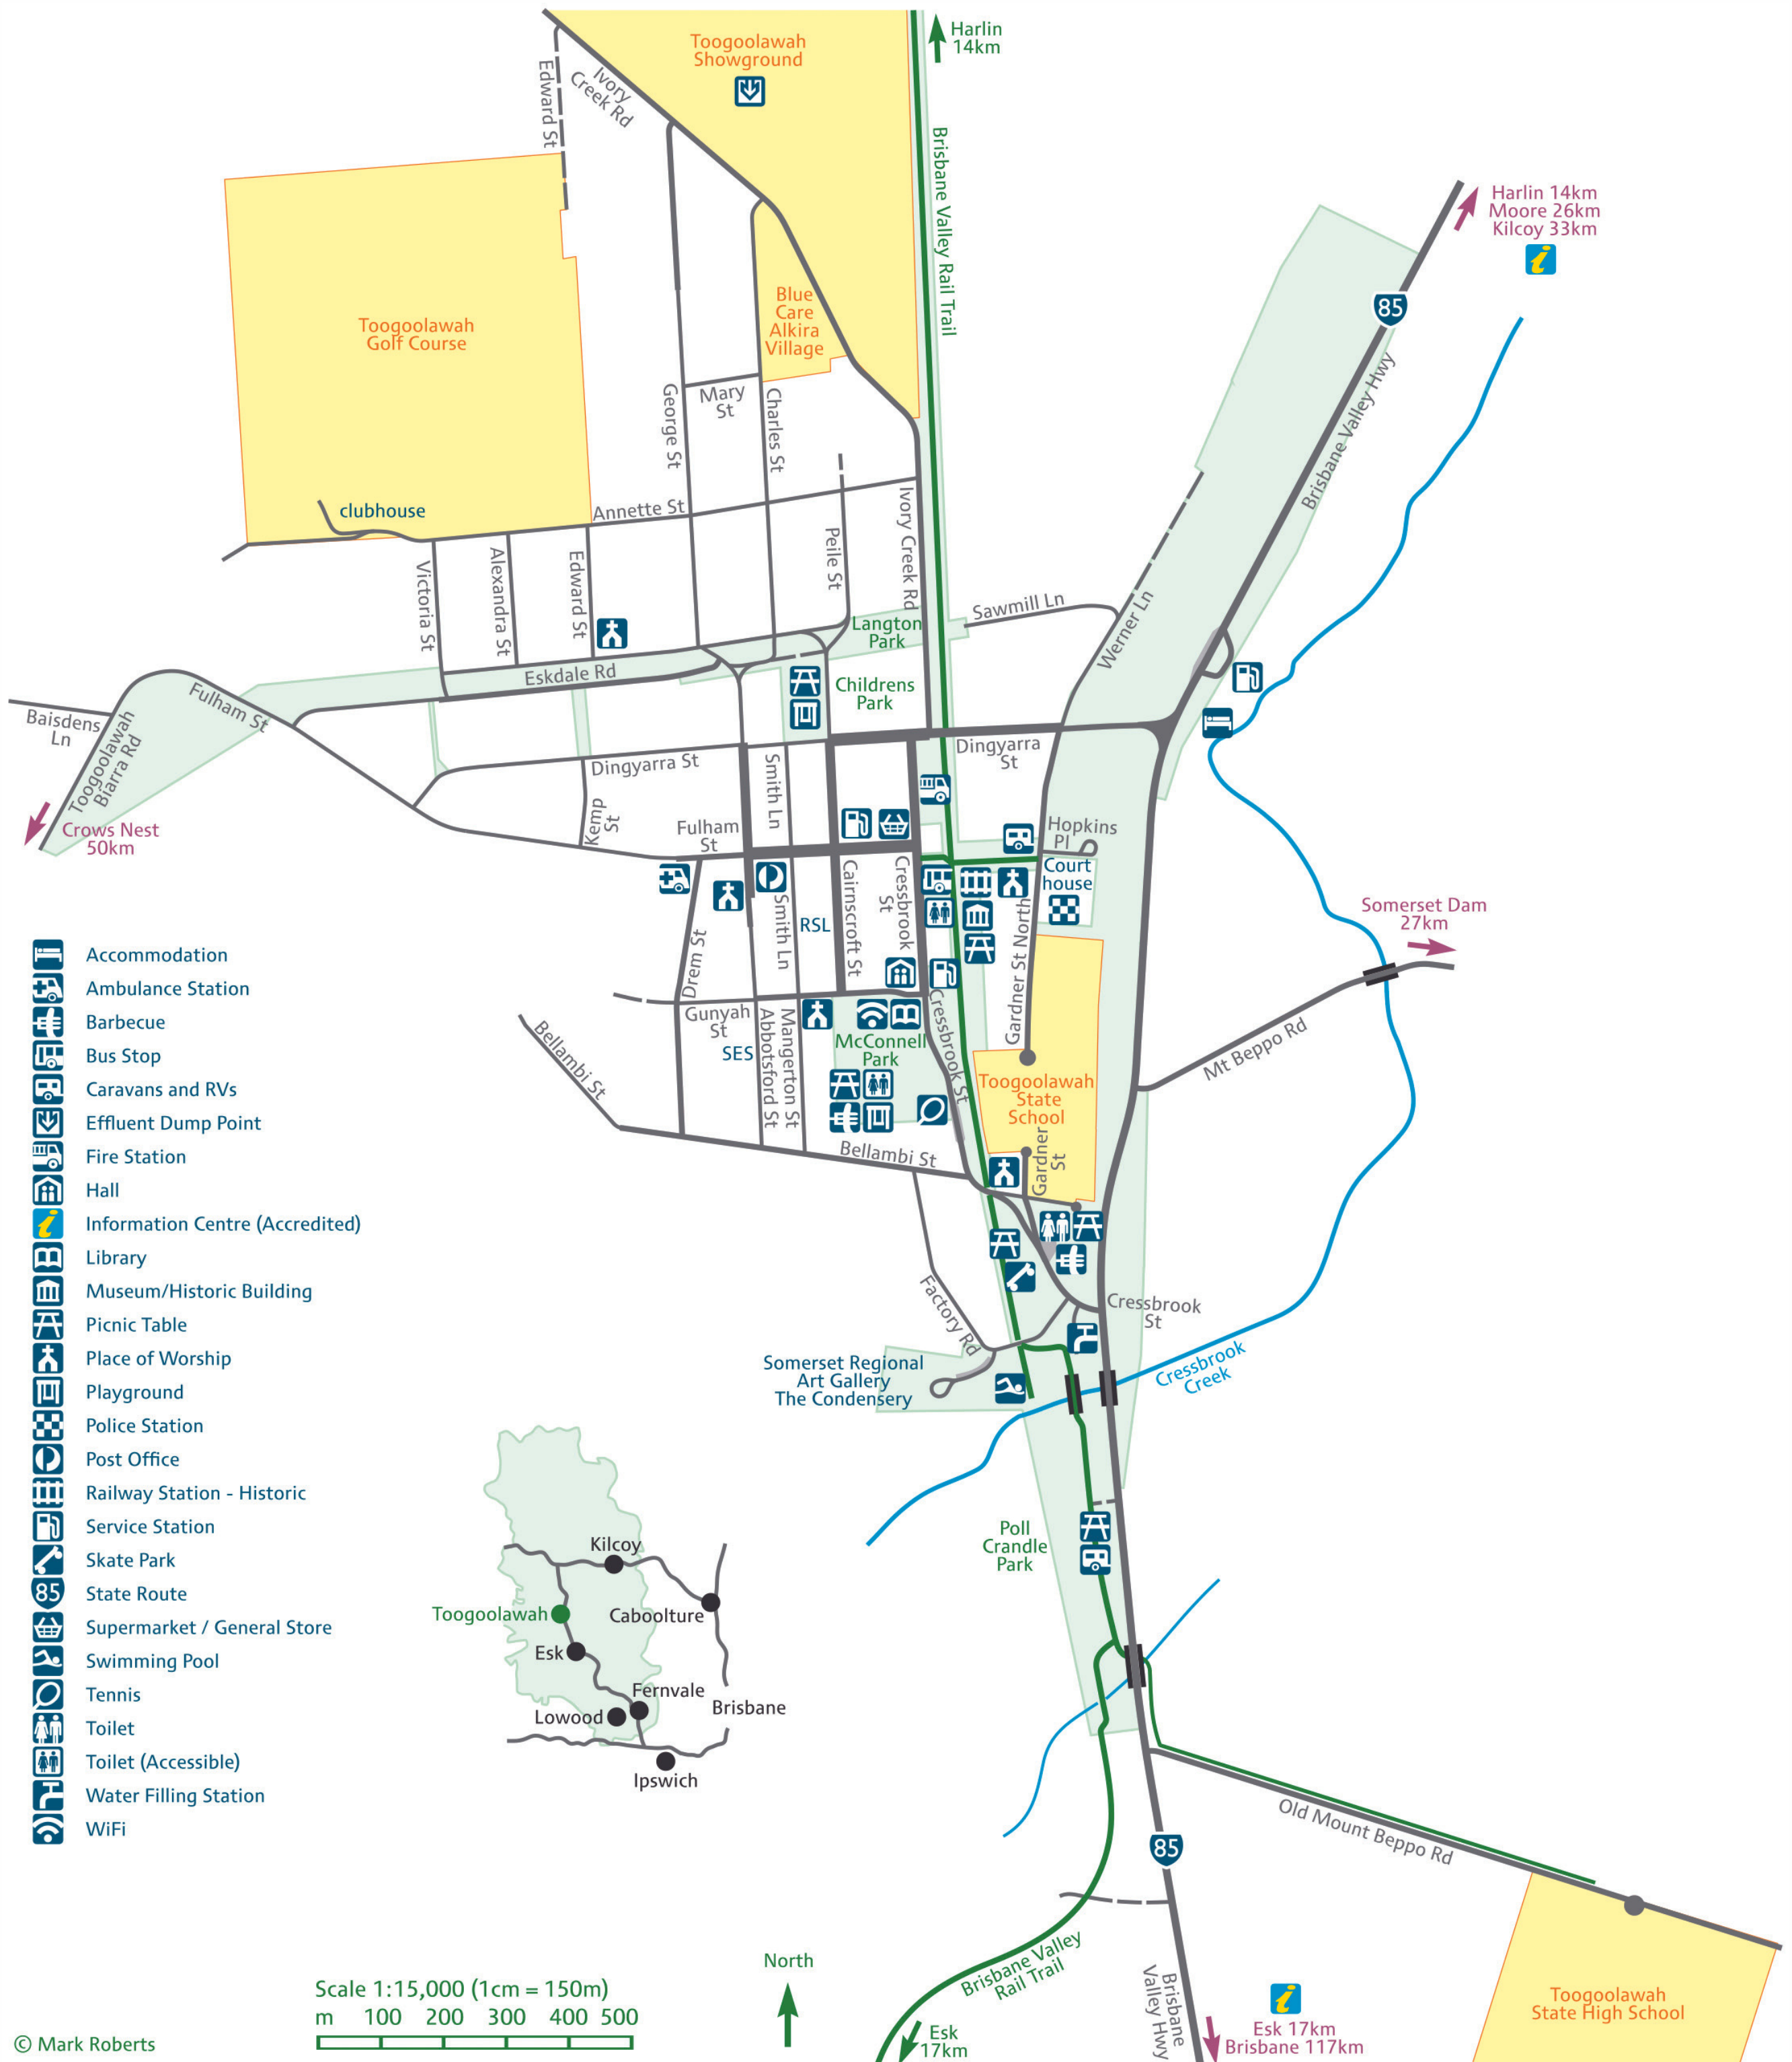

# TOOGOOLAWAH

© Mark Roberts

**Kilcoy**  
41 Hope Street  
07 5422 0440

**Fernvale**  
1483 Brisbane Valley Hwy  
07 5427 0200

**Esk**  
82 Ipswich Street  
07 5424 2923

**Toogoolawah**  
29 Factory Road  
07 5423 1036