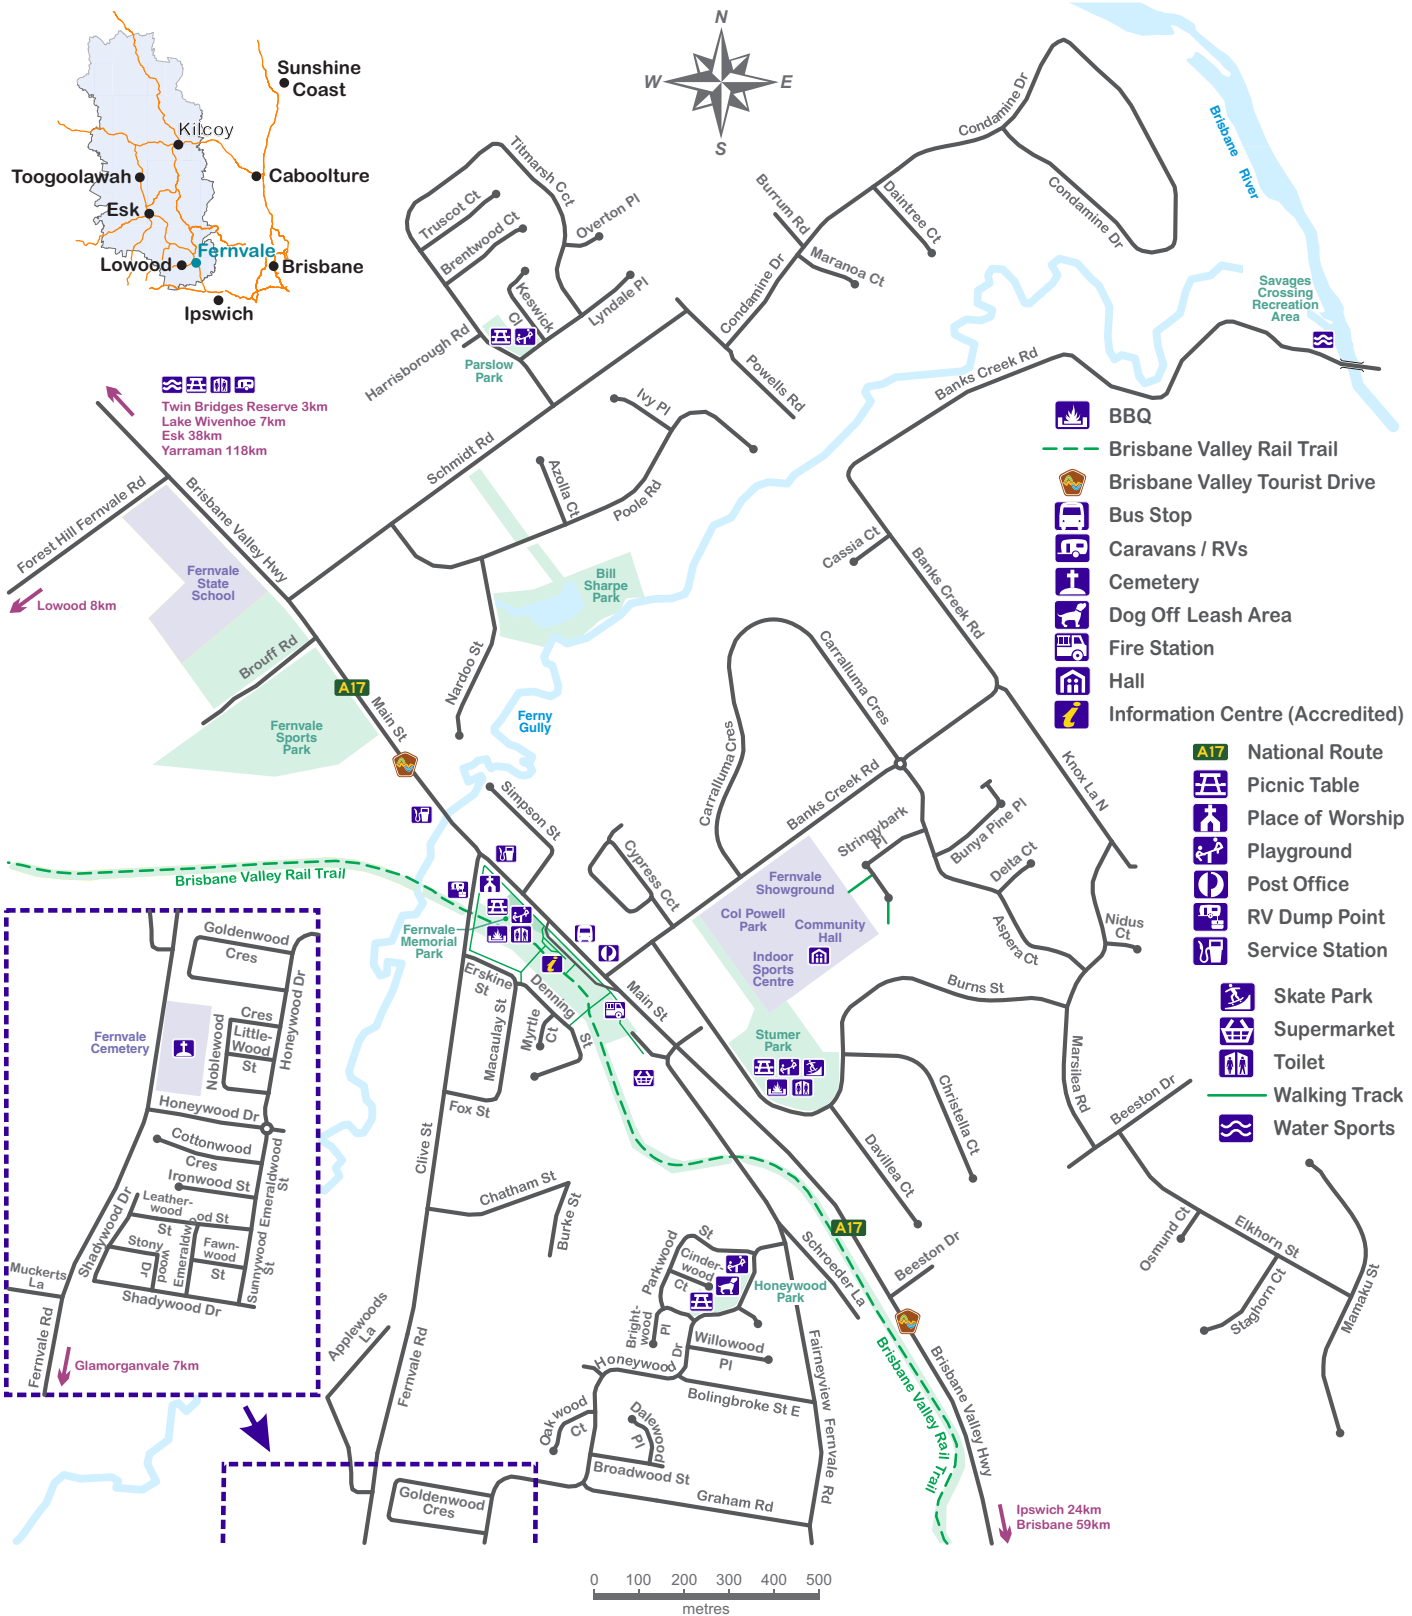

Fernvale

Kilcoy
41 Hope Street
07 5422 0440

Fernvale
1483 Brisbane Valley Hwy
07 5427 0200

Esk
82 Ipswich Street
07 5424 2923

Toogoolawah
29 Factory Road
07 5423 1036